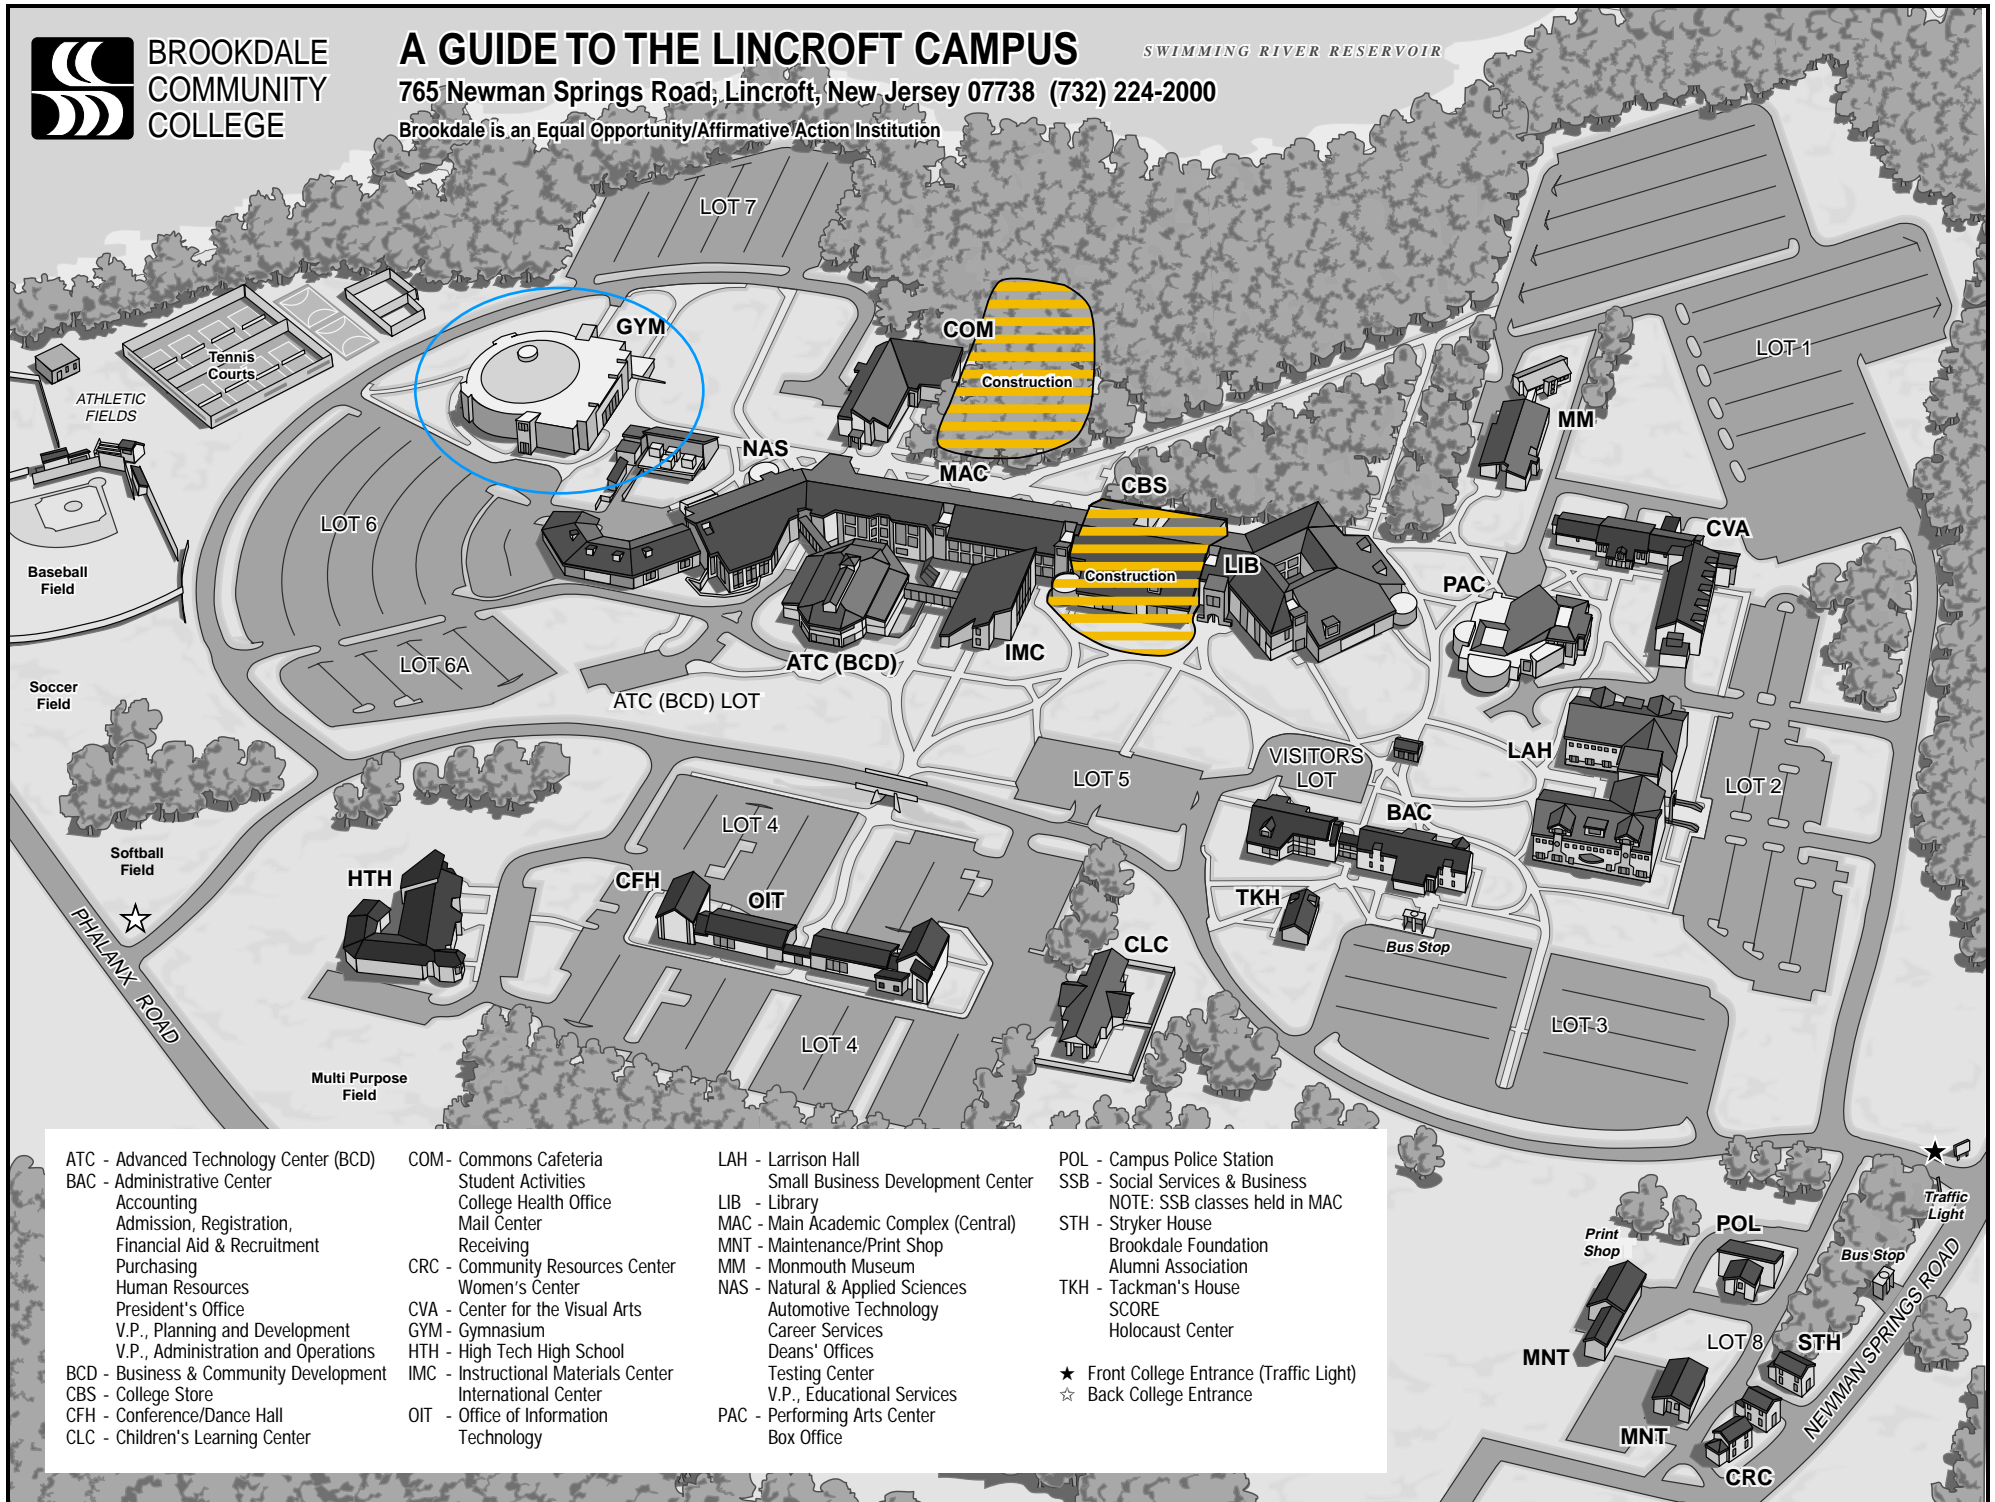

**BROOKDALE
COMMUNITY
COLLEGE**

A GUIDE TO THE LINCROFT CAMPUS

SWIMMING RIVER RESERVOIR

765 Newman Springs Road; Lincroft, New Jersey 07738 (732) 224-2000

Brookdale is an Equal Opportunity/Affirmative Action Institution

ATC - Advanced Technology Center (BCD)
 BAC - Administrative Center
 Accounting
 Admission, Registration,
 Financial Aid & Recruitment
 Purchasing
 Human Resources
 President's Office
 V.P., Planning and Development
 V.P., Administration and Operations
 BCD - Business & Community Development
 CBS - College Store
 CFH - Conference/Dance Hall
 CLC - Children's Learning Center

LAH - Larrison Hall
 Small Business Development Center
 LIB - Library
 MAC - Main Academic Complex (Central)
 MNT - Maintenance/Print Shop
 MM - Monmouth Museum
 NAS - Natural & Applied Sciences
 Automotive Technology
 Career Services
 Deans' Offices
 Testing Center
 V.P., Educational Services
 PAC - Performing Arts Center
 Box Office

POL - Campus Police Station
 SSB - Social Services & Business
 NOTE: SSB classes held in MAC
 STH - Stryker House
 Brookdale Foundation
 Alumni Association
 TKH - Tackman's House
 SCORE
 Holocaust Center
 ★ Front College Entrance (Traffic Light)
 ☆ Back College Entrance